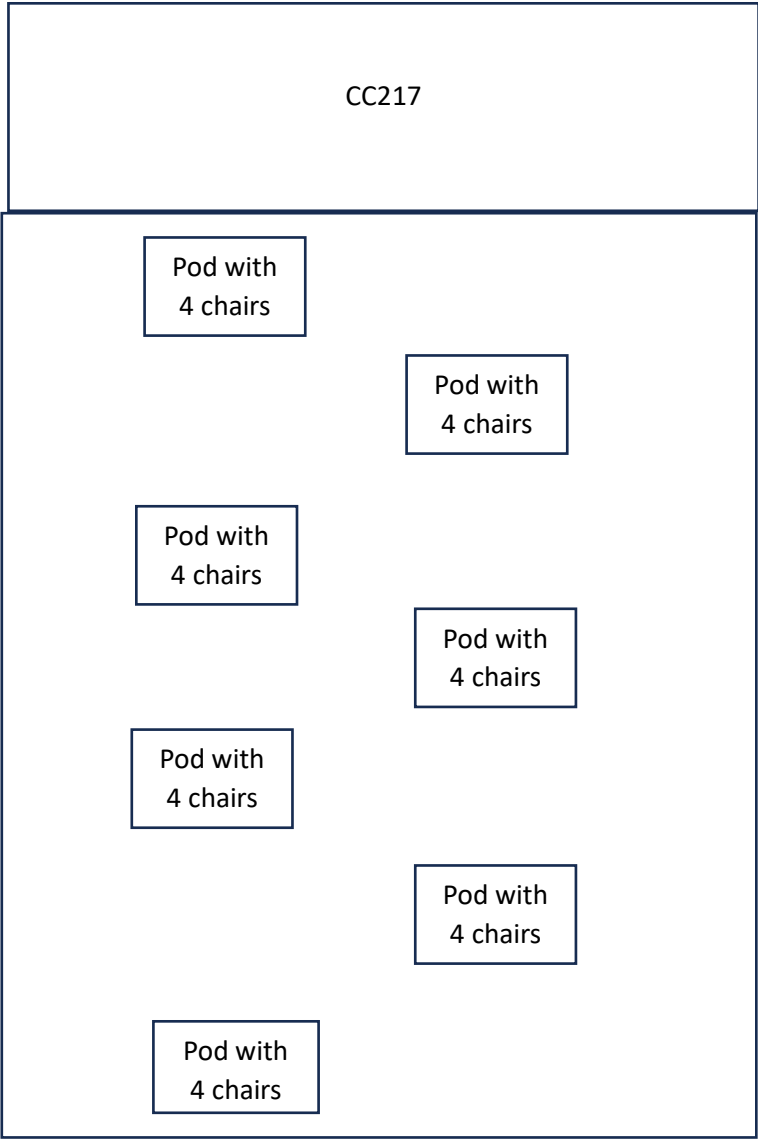

Catering Table (Over door rail)

Catering Table (Over door rail)

Catering Table (Over door rail)

entrance: Registration 1 6ft table and 2 chairs

Doors Open

4 Plex Doors Open

Doors Open

Monitor

Vendor 6 ft table with 2 chairs

Vendor 6 ft table with 2 chairs

Vendor 6 ft table with 2 chairs

Vendor 6 ft table with 2 chairs

Vendor 6 ft table and 2 chairs

Vendor 6 ft table with 2 chairs

Door

Please use Atrium tall tables and chairs in the hallway for people to use outside CC217.218,220.

Also put the Atrium lounge chairs and tables in hallway for people to sit on and use.

Please have max number of seatings using pods of 4 for this room.

Pod with 4 chairs

Pod with 4 chairs

Pod with 4 chairs